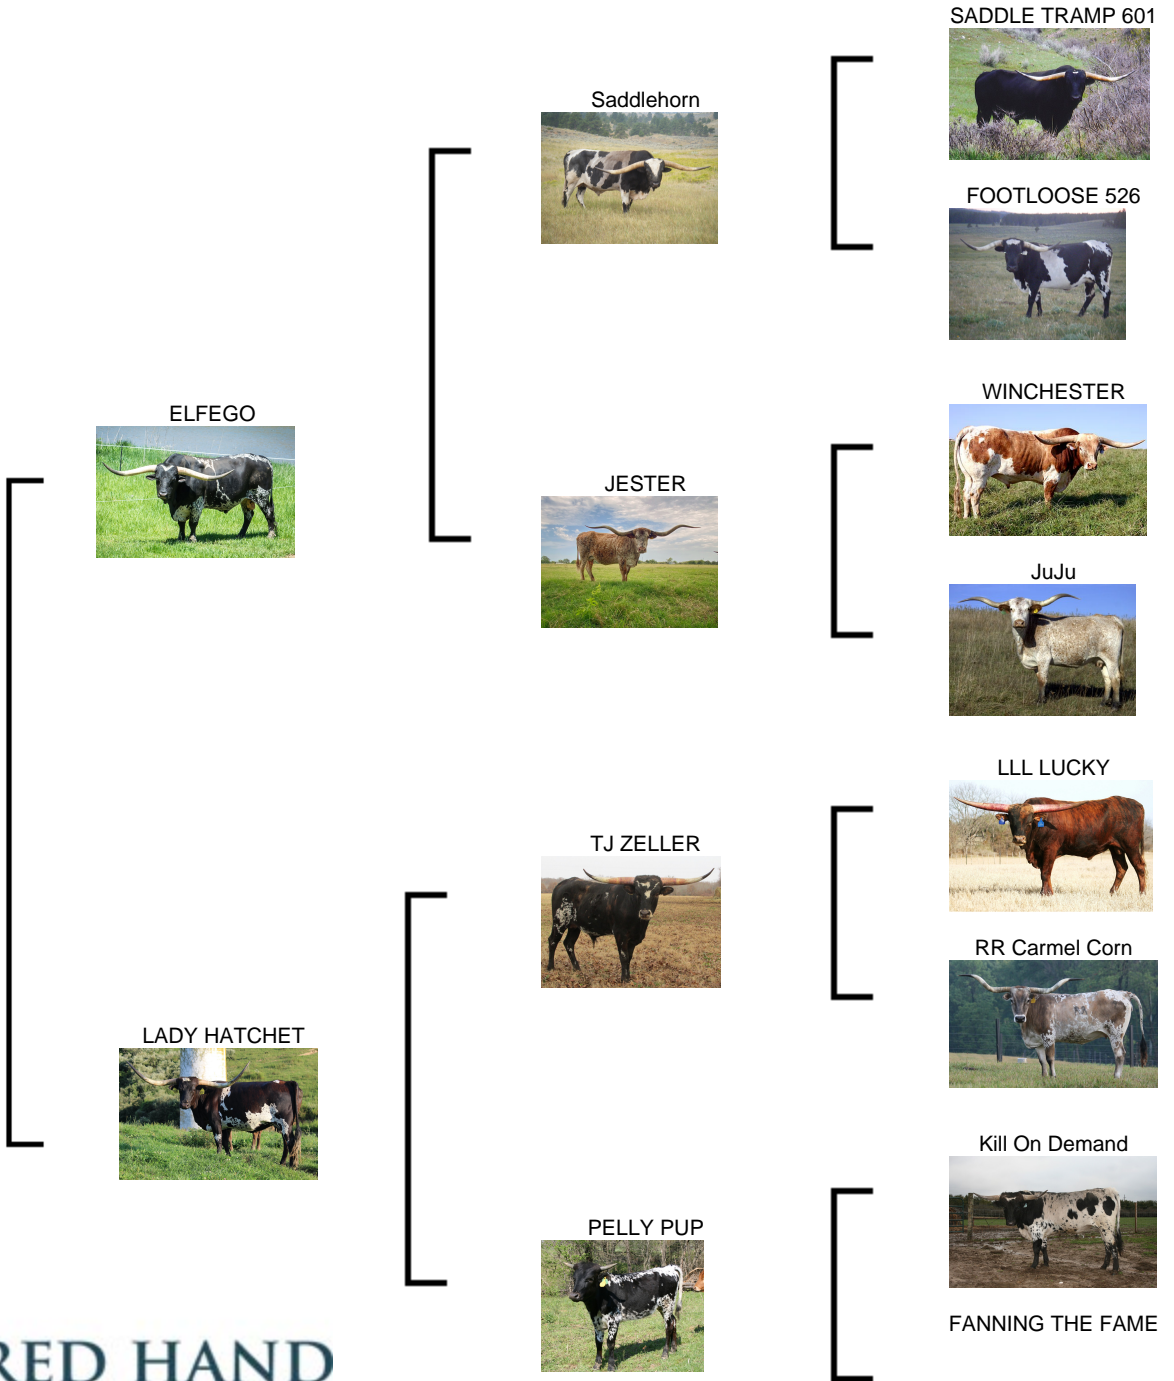

EIL ELROND

Date of Birth: 04/26/2024

Courtesy of Emerald Isle Longhorns LLC

EIL ELROND

ELFEGO

Saddlehorn

SADDLE TRAMP 601

FOOTLOOSE 526

WINCHESTER

JESTER

JuJu

TJ ZELLER

LLL LUCKY

RR Carmel Corn

LADY HATCHET

Kill On Demand

PELLY PUP

FANNING THE FAME